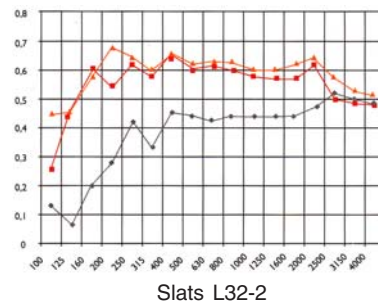

Acoustics

Applications

Designer walls and ceilings in airports, hotels, restaurants, offices, malls, studios, home theatres - and wherever the warmth of wood and the quality of factory-finished, lab-certified panels is a requisite.

Technical Summary

Ceiling type	Full-Span, Seamless
Tile format	Planks
Surface	Melamine, Veneer, Colour
Core	Fibreboard
Geometry	Flat
Thickness (mm)	16
Size (mm)	width 128 & 160 length 2430
Density (Kg/m³)	750 for FR
Weight (Kg/m²)	12 for FR
Fire (Class)	Class A
NRC	upto 0.75
Thermal (W/mk)	na
Climate (°C, RH)	45, 70
Light (%)	70 for Beech
Green (VoC, RC%)	Low, 50%
Warranty	3 years
Colour	See chart
Maintenance	Dry Wipe, Wet Wipe