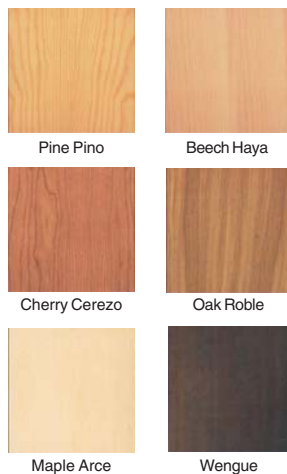

VENEER

The veneer shades and patterns depicted in the pictures above are an approximate reproduction of the actual shades and patterns. Differences may appear between pictures and products.

Size

2430 x 128/160 mm