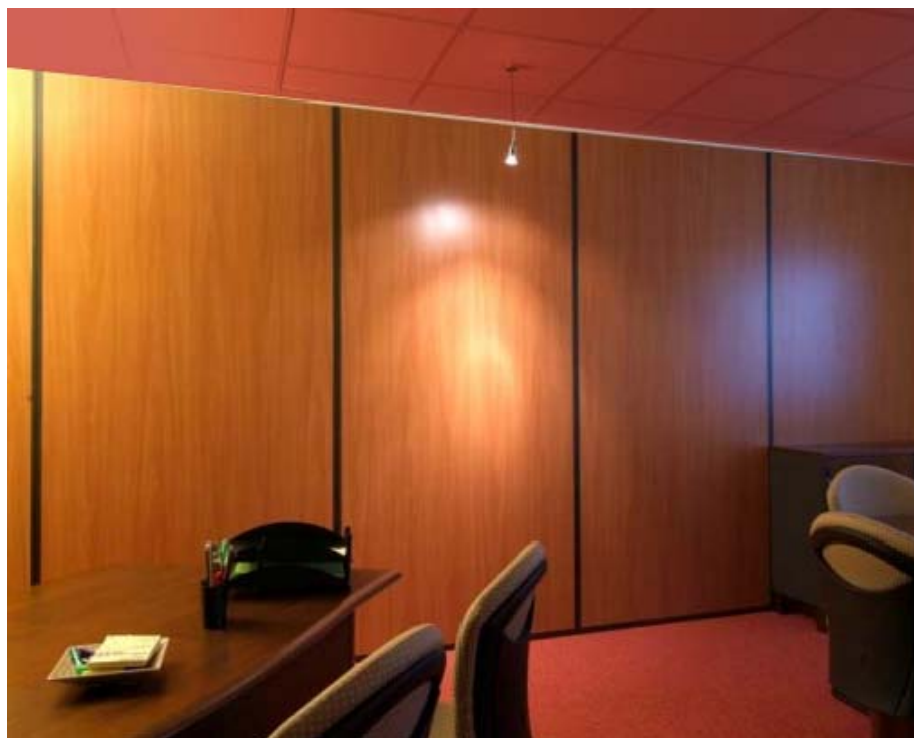

Cost

€€€

To know more about Subtex, visit www.anutone.com/textures.htm

[Email to friend](#)

[Print this page](#)