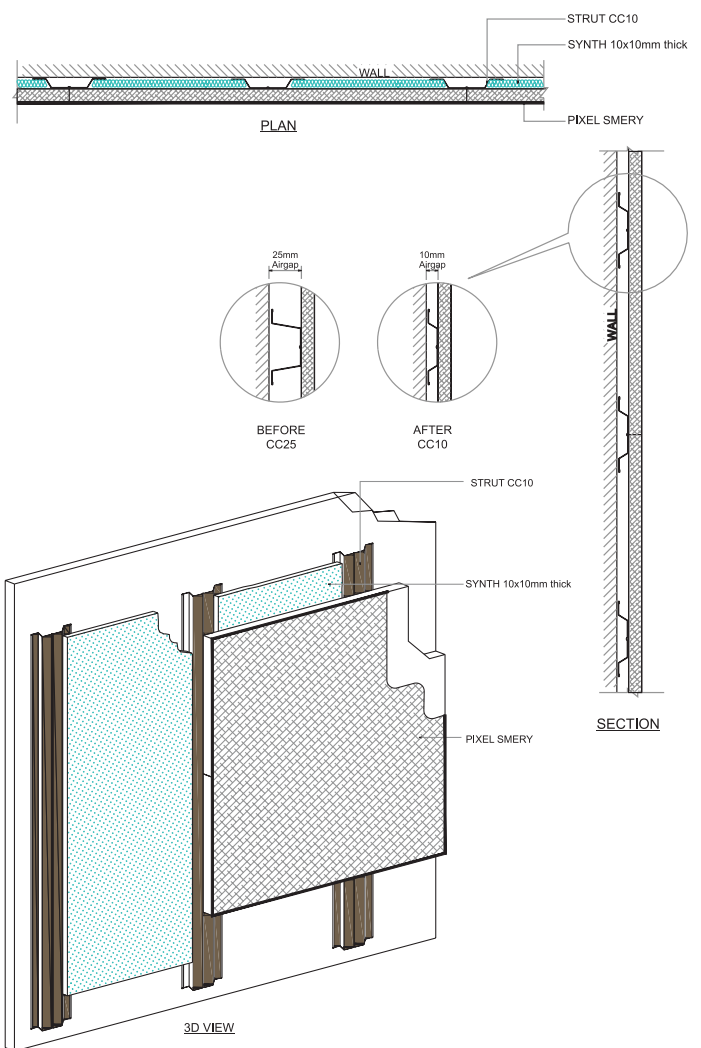

## Slimmest wall panelling, now possible

Anutone presents Strut CC10 - the slimmest wall channel that plumb levels truant civil walls and creates a 10mm airgap between interior panels and the base wall. What is more the resultant 10mm airgap can have Synth 5x10 or 10x10 infill for enhanced performance.

**Faster, better, cheaper - achieve all this and more with Strut CC10. Specify it for your next wall panelling!**

- Intelligent design - Strut CC10 is a new, slim framework for wall panellings, research engineered by Anutone!
- KEN features (see box) achieve true, straight lines and adequate strength for panel support.
- Product performance, including good acoustical and fire performance with easy installation.
- Strut CC10 means a channel depth of 10mm only - a 60% space saving. Previously, the channel depth was 25mm.

### Unique features of KEN -

- Knurling - fascia dash knurled for better strength, enhanced fastener gripping
- Edging - full seaming of sharp edges for more strength, straight line finish, safety
- Notching - V-notch sightline for more strength and precise panel joints