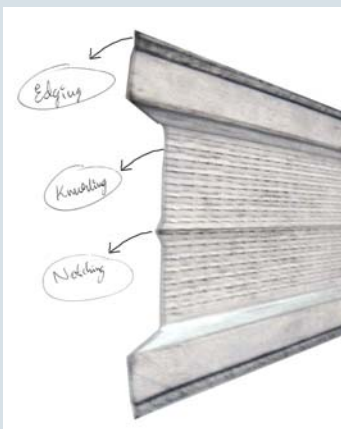

## Slimmest wall panelling, now possible

Anutone presents Strut CC10 - the slimmest wall channel that plumb levels truant civil walls and creates a 10mm airgap between interior panels and the base wall. What is more the resultant 10mm airgap can have Synth 5x10 or 10x10 infill for enhanced performance.

**Faster, better, cheaper - achieve all this and more with Strut CC10. Specify it for your next wall panelling!**

- Intelligent design - Strut CC10 is a new, slim framework for wall panellings, research engineered by Anutone!
- KEN features (see box) achieve true, straight lines and adequate strength for panel support.
- Product performance, including good acoustical and fire performance with easy installation.
- Strut CC10 means a channel depth of 10mm only - a 60% space saving. Previously, the channel depth was 25mm.

### Unique features of KEN -

- Knurling - fascia dash knurled for better strength, enhanced fastener gripping
- Edging - full seaming of sharp edges for more strength, straight line finish, safety
- Notching - V-notch sightline for more strength and precise panel joints