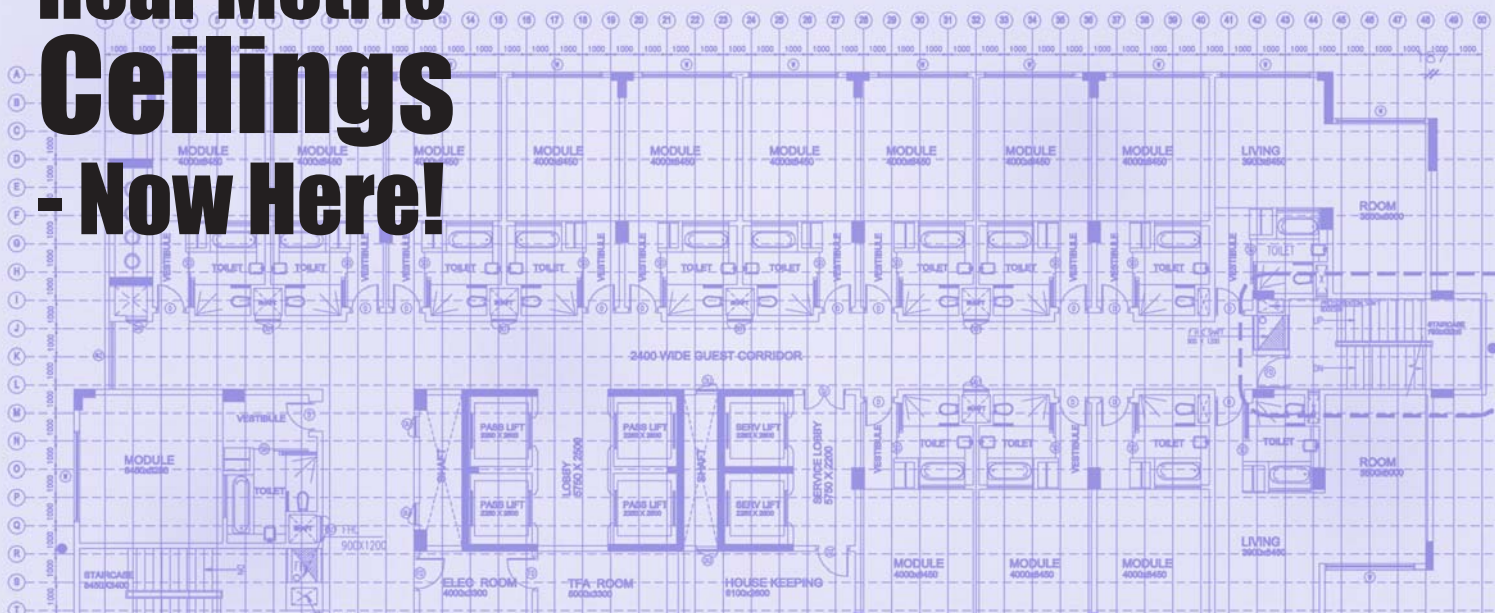

Real Metric Ceilings - Now Here!

Architects have been wistful of all things being metric in buildings so as to keep things simple, very simple. They conceptualize buildings on 1x1m gridlines and are successful in getting it built that way including external glazing and cladding, internal partitions etc. But when it comes to ceilings they come a cropper.

Ceilings earlier came in 2'x2' size which when the world turned metric was 610x610mm. Manufacturers fine-tuned this to 600x600mm or in multiples like 1200x1200mm but this never matched the 1000x1000mm gridlines of everything else in the building.

Architects can now rejoice! Anutone introduces true metric ceilings from the Serge series:

- Widths (mm) - 500, 1000
- Lengths (mm) - 1000, 2000, 3000

Ceiling gridlines can match building gridlines for perfect harmony. What you conceptualise is what you get!

What's more, here is the icing on the cake! Anutone can supply wall panels too in true metric from its Soft or Stretch series:

- Widths (mm) - 1000, 1500
- Lengths (mm) - 1000, 2000, 3000

Anutone – the walls and ceilings solutions company. Your true friend with true metric walls and ceilings that match your 1x1m gridlines!