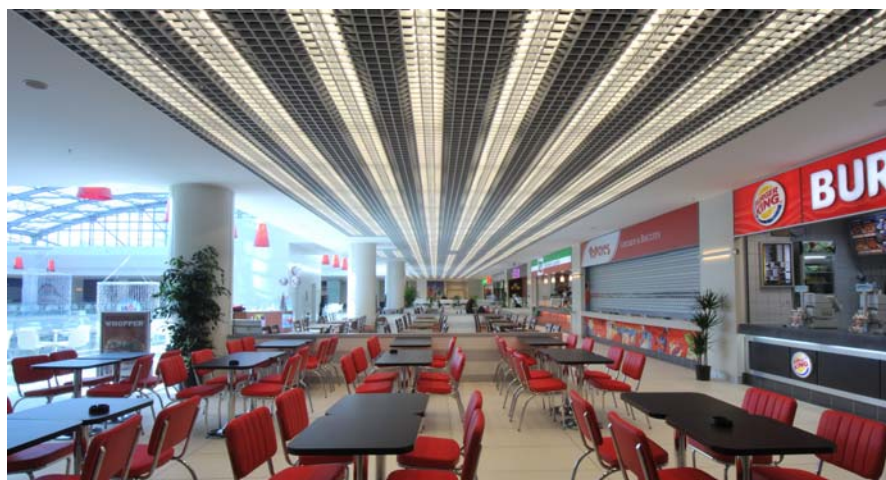

Smooth Ebony Serge Open-cell combination ceiling for cafeteria & food courts

Smooth Ebony is a long-fibre ceiling panel with a square edge installed on Skelet Ebony T24 suspension system.

Smooth Ebony is light and sound absorbing resulting in dark plenums.

Smooth Ebony belongs to Anutone's family of black-based ceiling solutions.

Serge Open-Cell is metal panel installed on Skelet T15 suspension system.

Serge Open-Cell adds volume to large areas like cafeterias and food courts.

Serge Open-cell belongs to Anutone's family of metal-based ceiling solutions.

Form

Surface finish	Natural
Ceiling type	Grid
System name	Smooth Ebony
Size (mm)	600x1200x20
Edge	Square
Suspension	Skelet Ebony