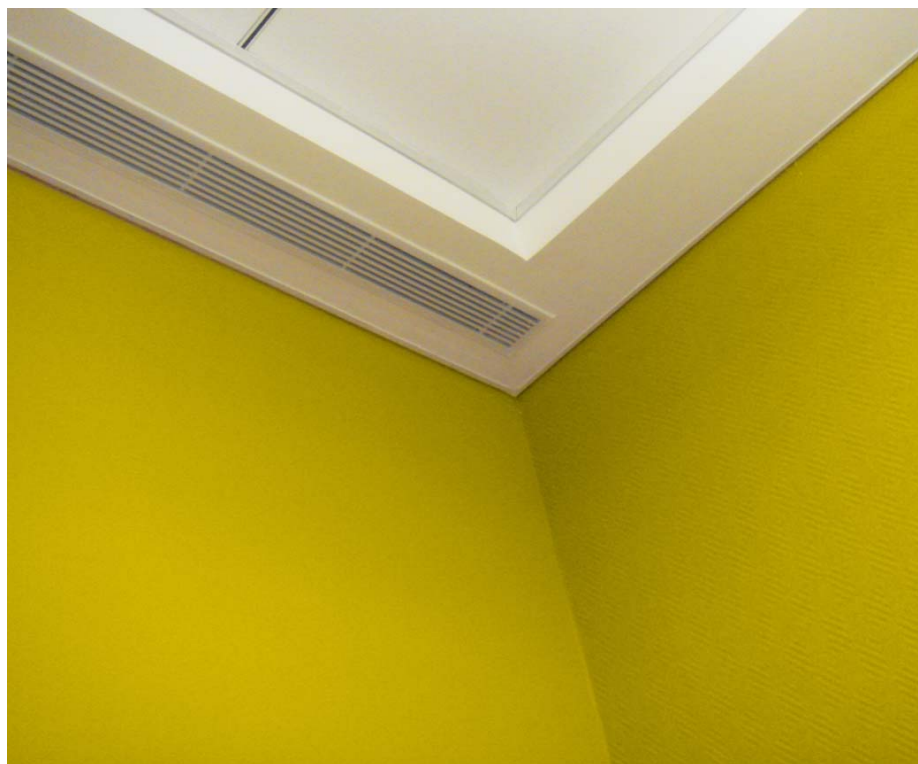

Mat Smery

for telepresence rooms

Mat Smery is a paintable fine-textured ceiling tile with steppe edge. It is installed on Skelet U15 suspension system. Almost any colour in any shade can be factory-painted on the textured surface.

Mat Smery fulfils the precise audio-visual needs of telepresence rooms where ceilings need to have the correct colour that aid lighting and ensure life-like images on remote screens. Ceilings also need to be acoustic to support the ultra-sensitive mics.

Mat Smery belongs to Anutone's family of texture-based ceiling solutions.

Form

| | |
|-----------------------|------------|
| Surface finish | Texture |
| Ceiling type | Grid |
| System name | Mat Smery |
| Size (mm) | 600x600x15 |
| Edge | Steppe 15 |
| Suspension | Skelet U15 |