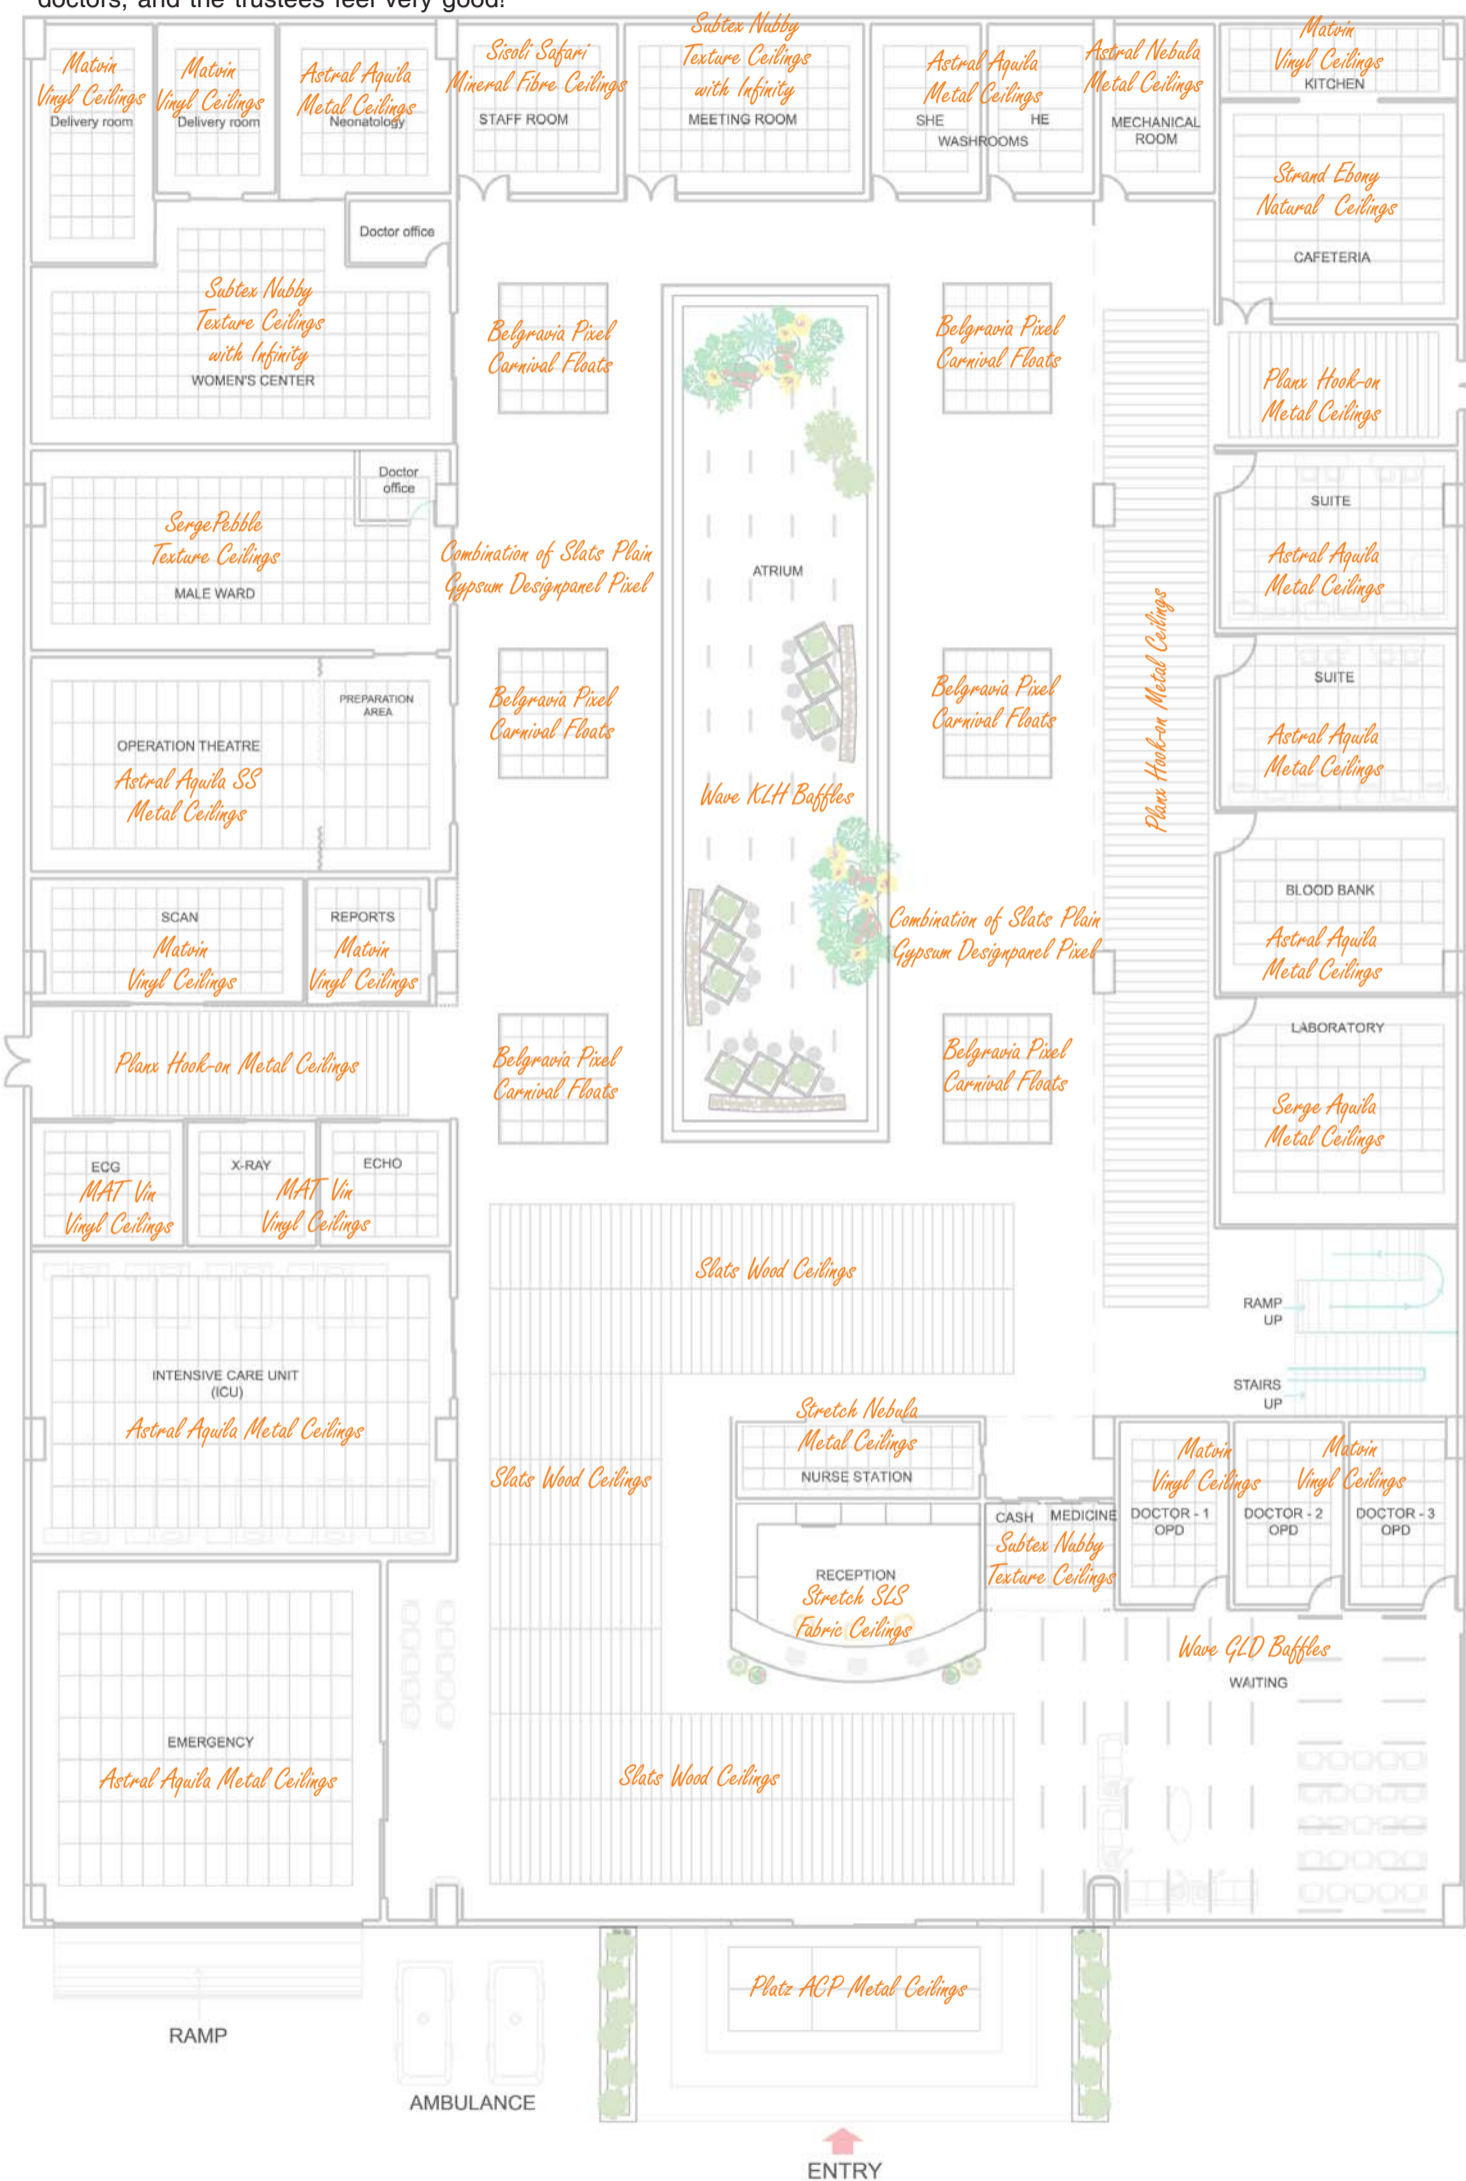

AnutoneSleuth – solutions for hospital ceilings

Wellness interiors for patients ... calm ceilings, quick recovery

Anutone presents 12 ceiling options in 6 finishes for grid, span or discrete formats to meet the precise needs of each space within a hospital to ensure a winning combination of aesthetics, functionality and budget! Makes the patients, the doctors, and the trustees feel very good!

To know more about hospital ceilings, visit www.anutone.com/sleuth.htm. Anutone Walls & Ceilings loops e-design every Tuesday morning. If you have missed previous issues please visit www.anutone.com/infobin/edesign.html or contact a Anutone rep.