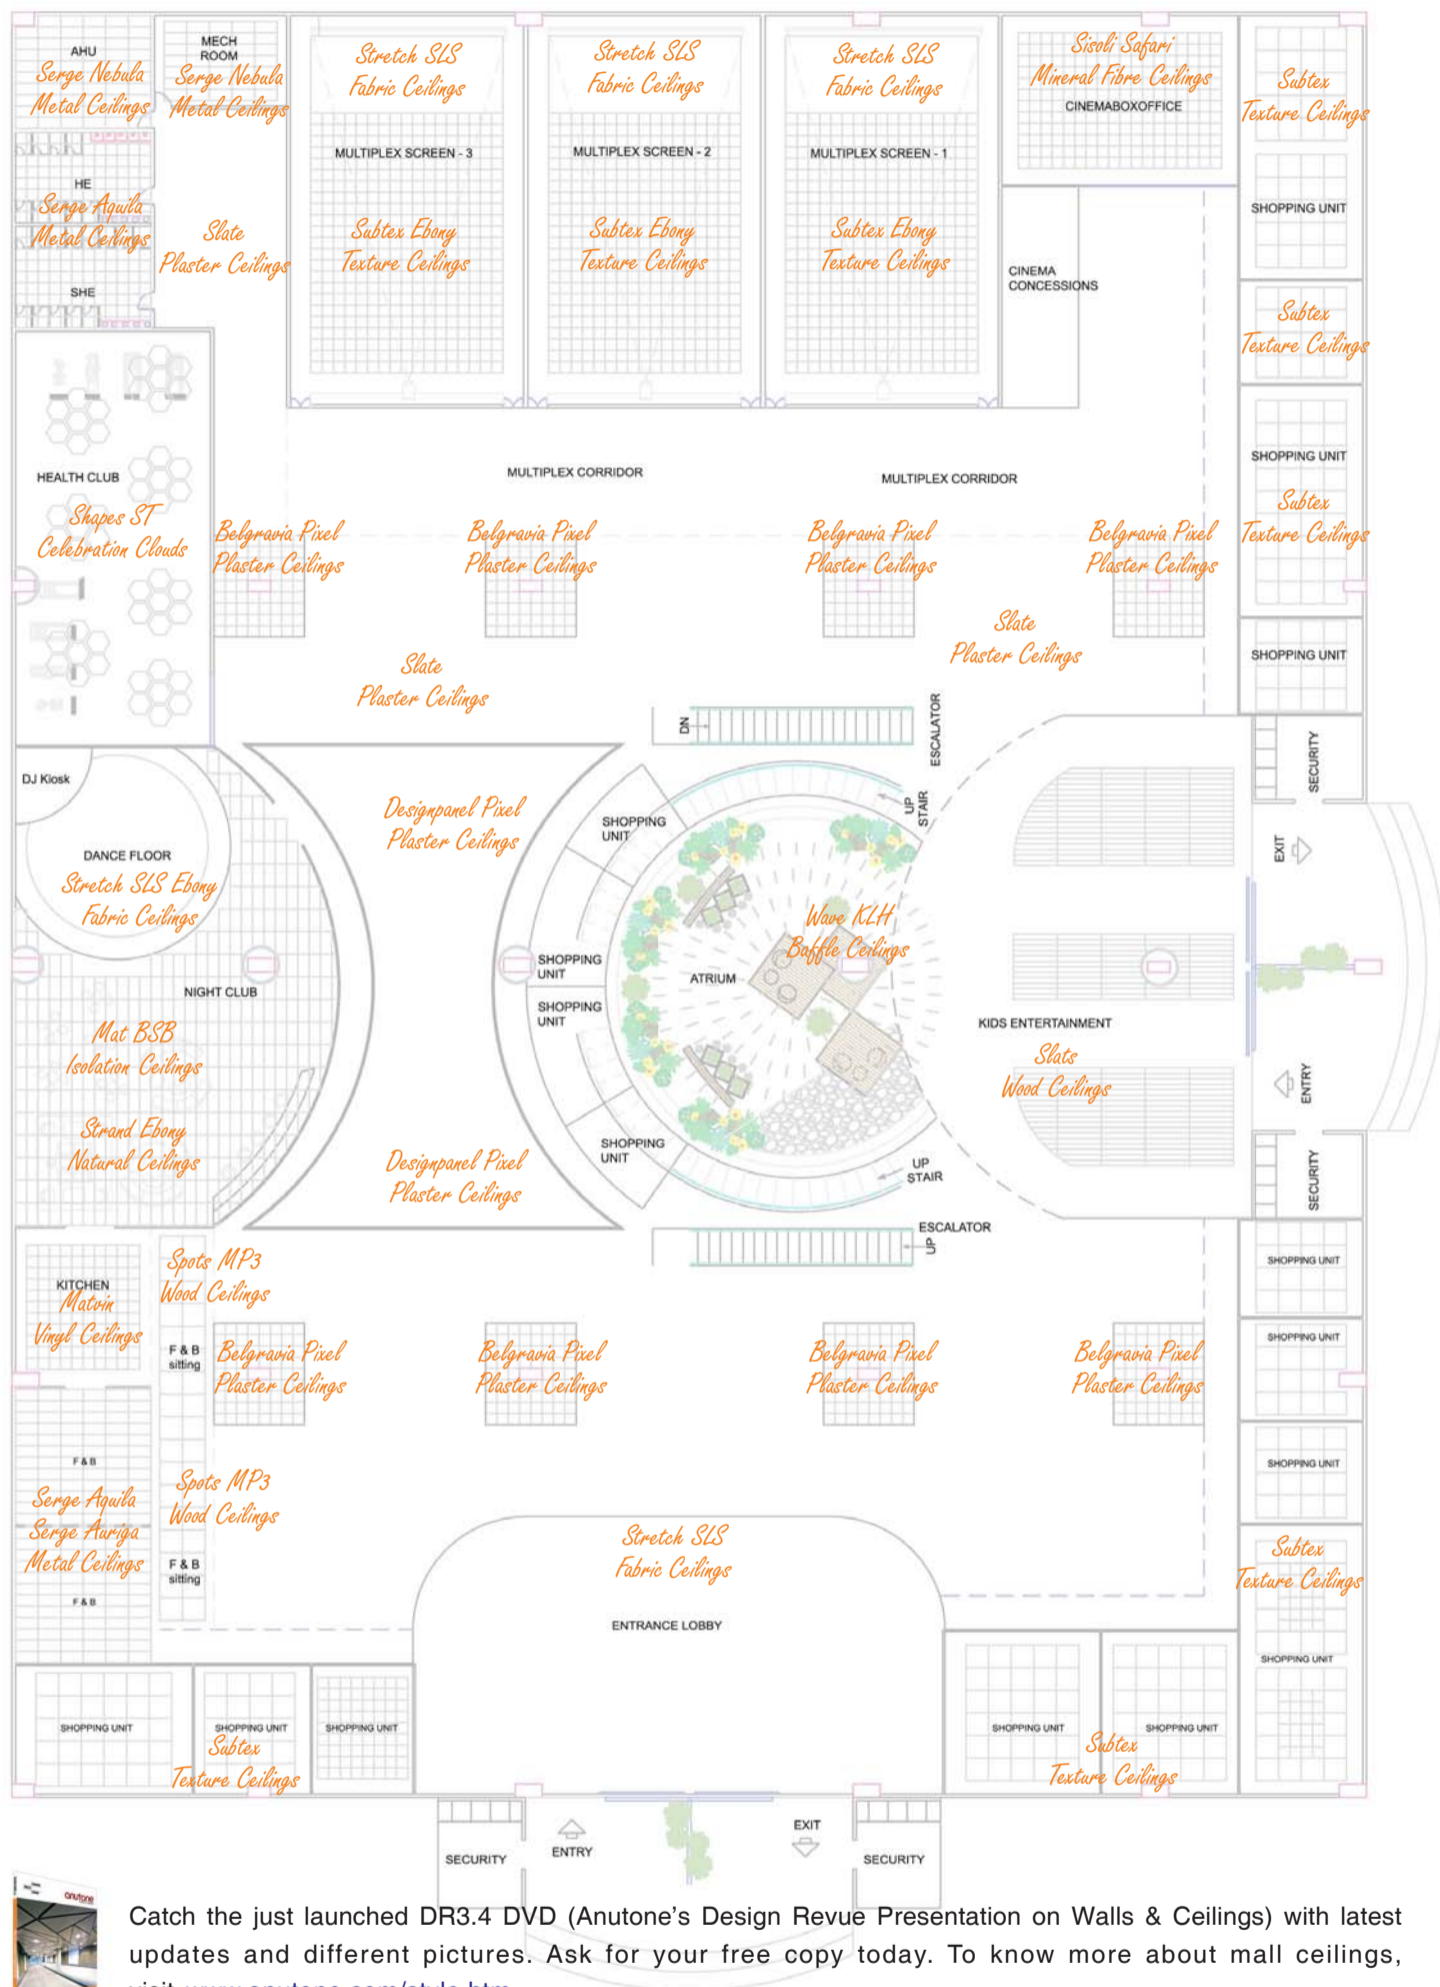

## Quiet visuals ensure more footfalls per day, everyday

Anutone presents 12 types of white ceiling options in 6 different finishes for grid, span or discrete types to meet the precise needs of each space, general or speciality, within a shopping mall for a winning combination of aesthetics, functionality and budget! Makes mall owners, operators, tenants and shoppers feel good!